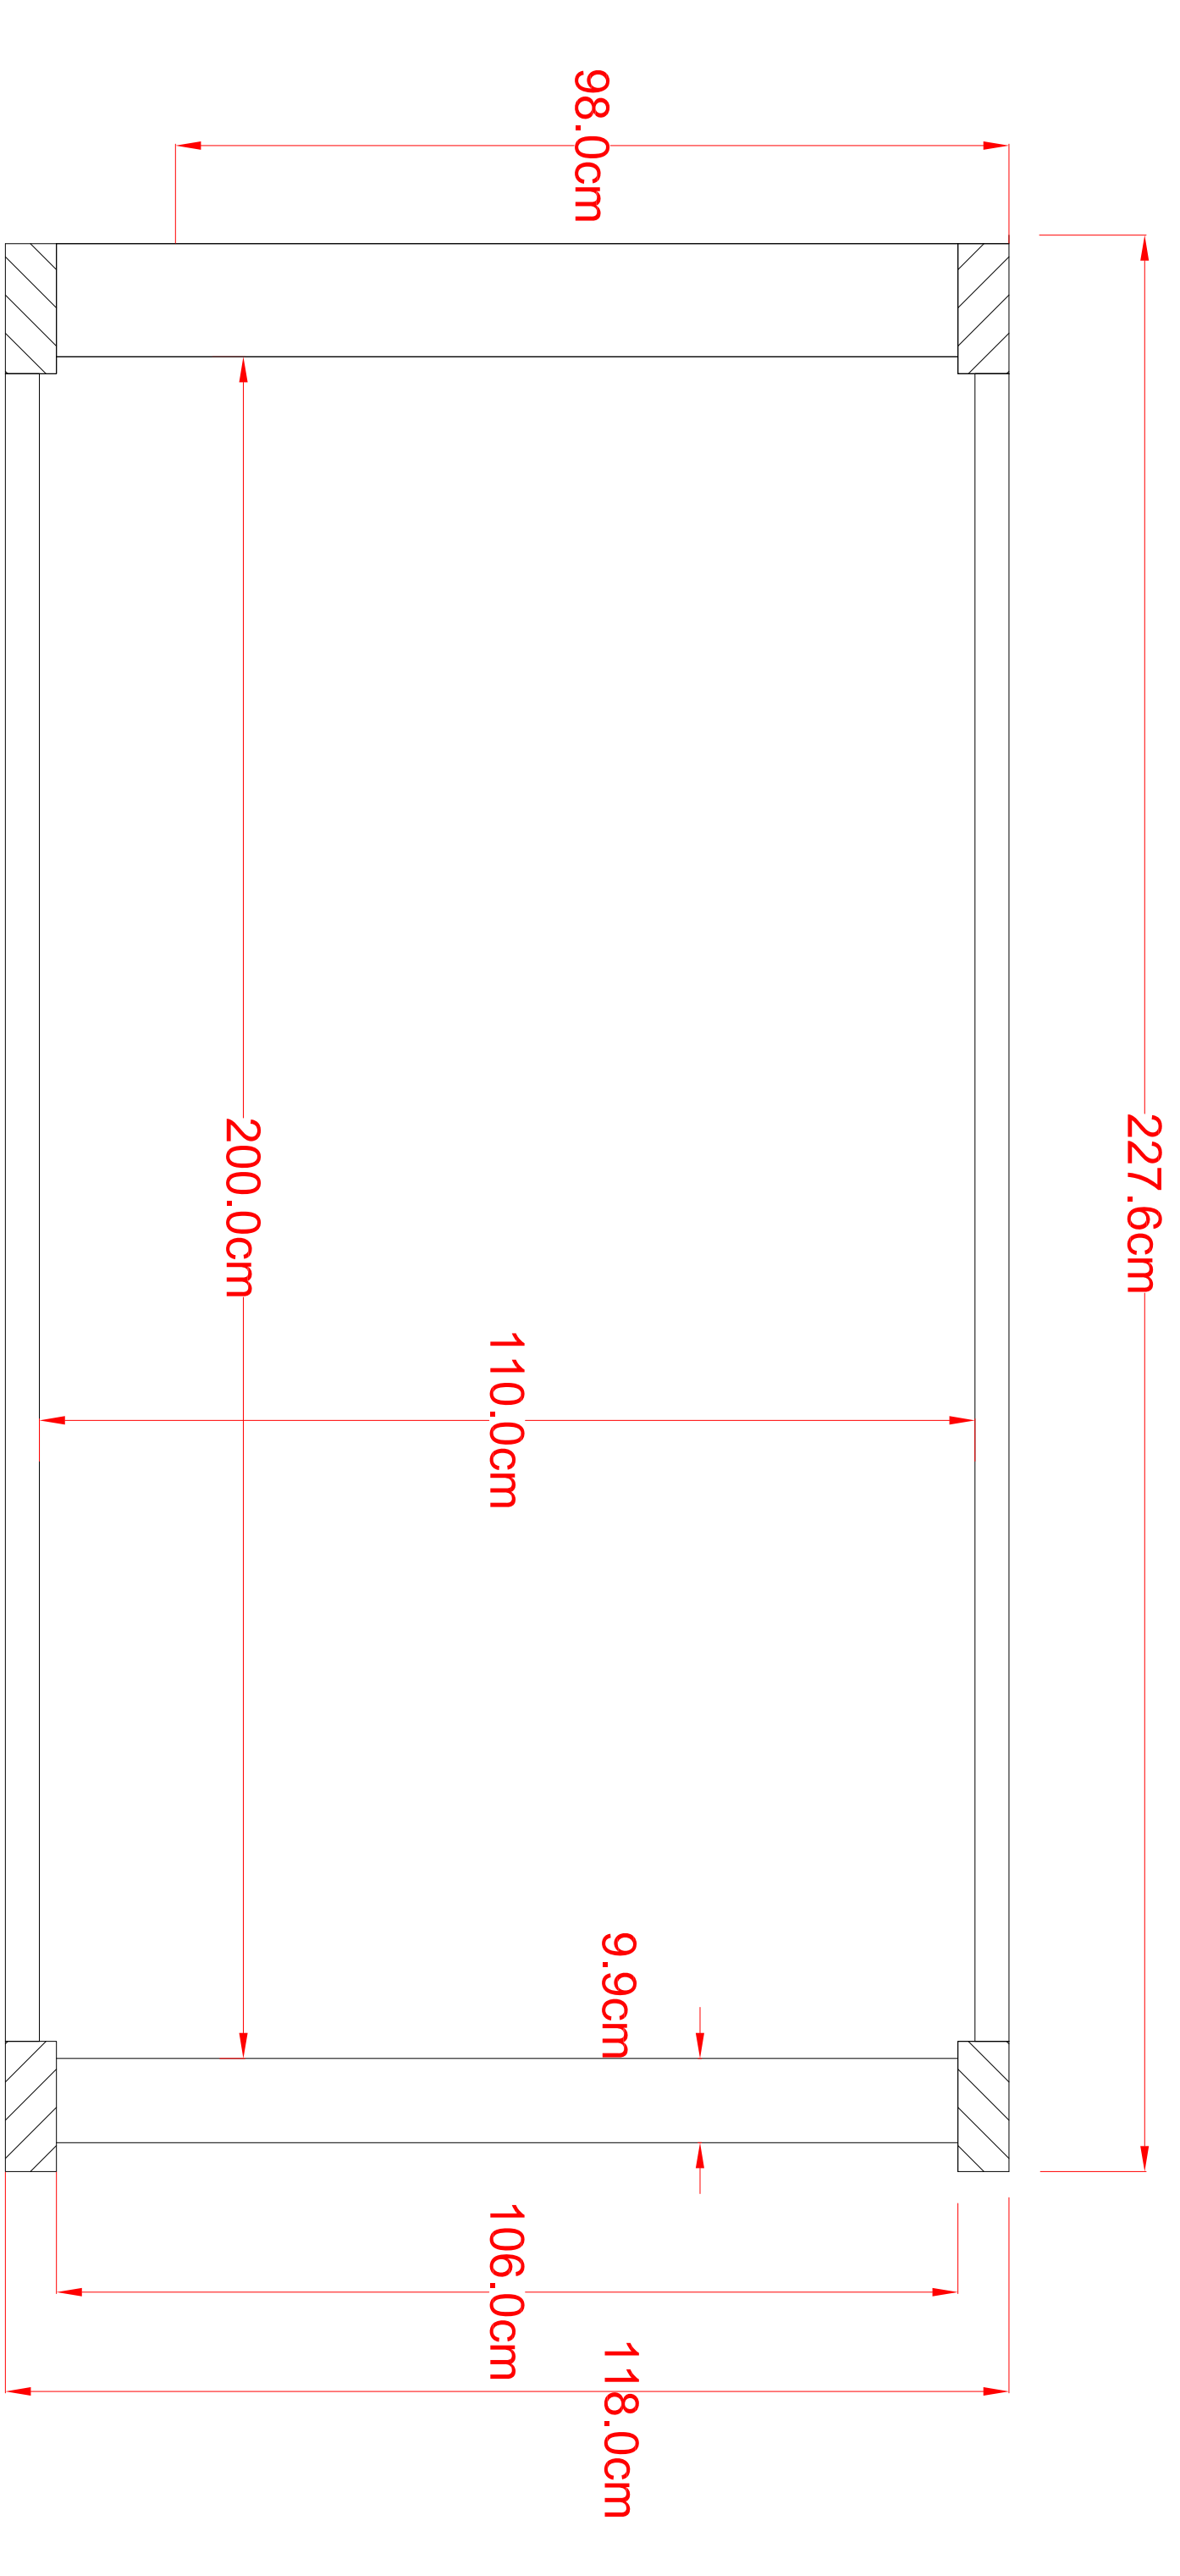

SON BED
COLOR BROWN
QTY 2 PCS