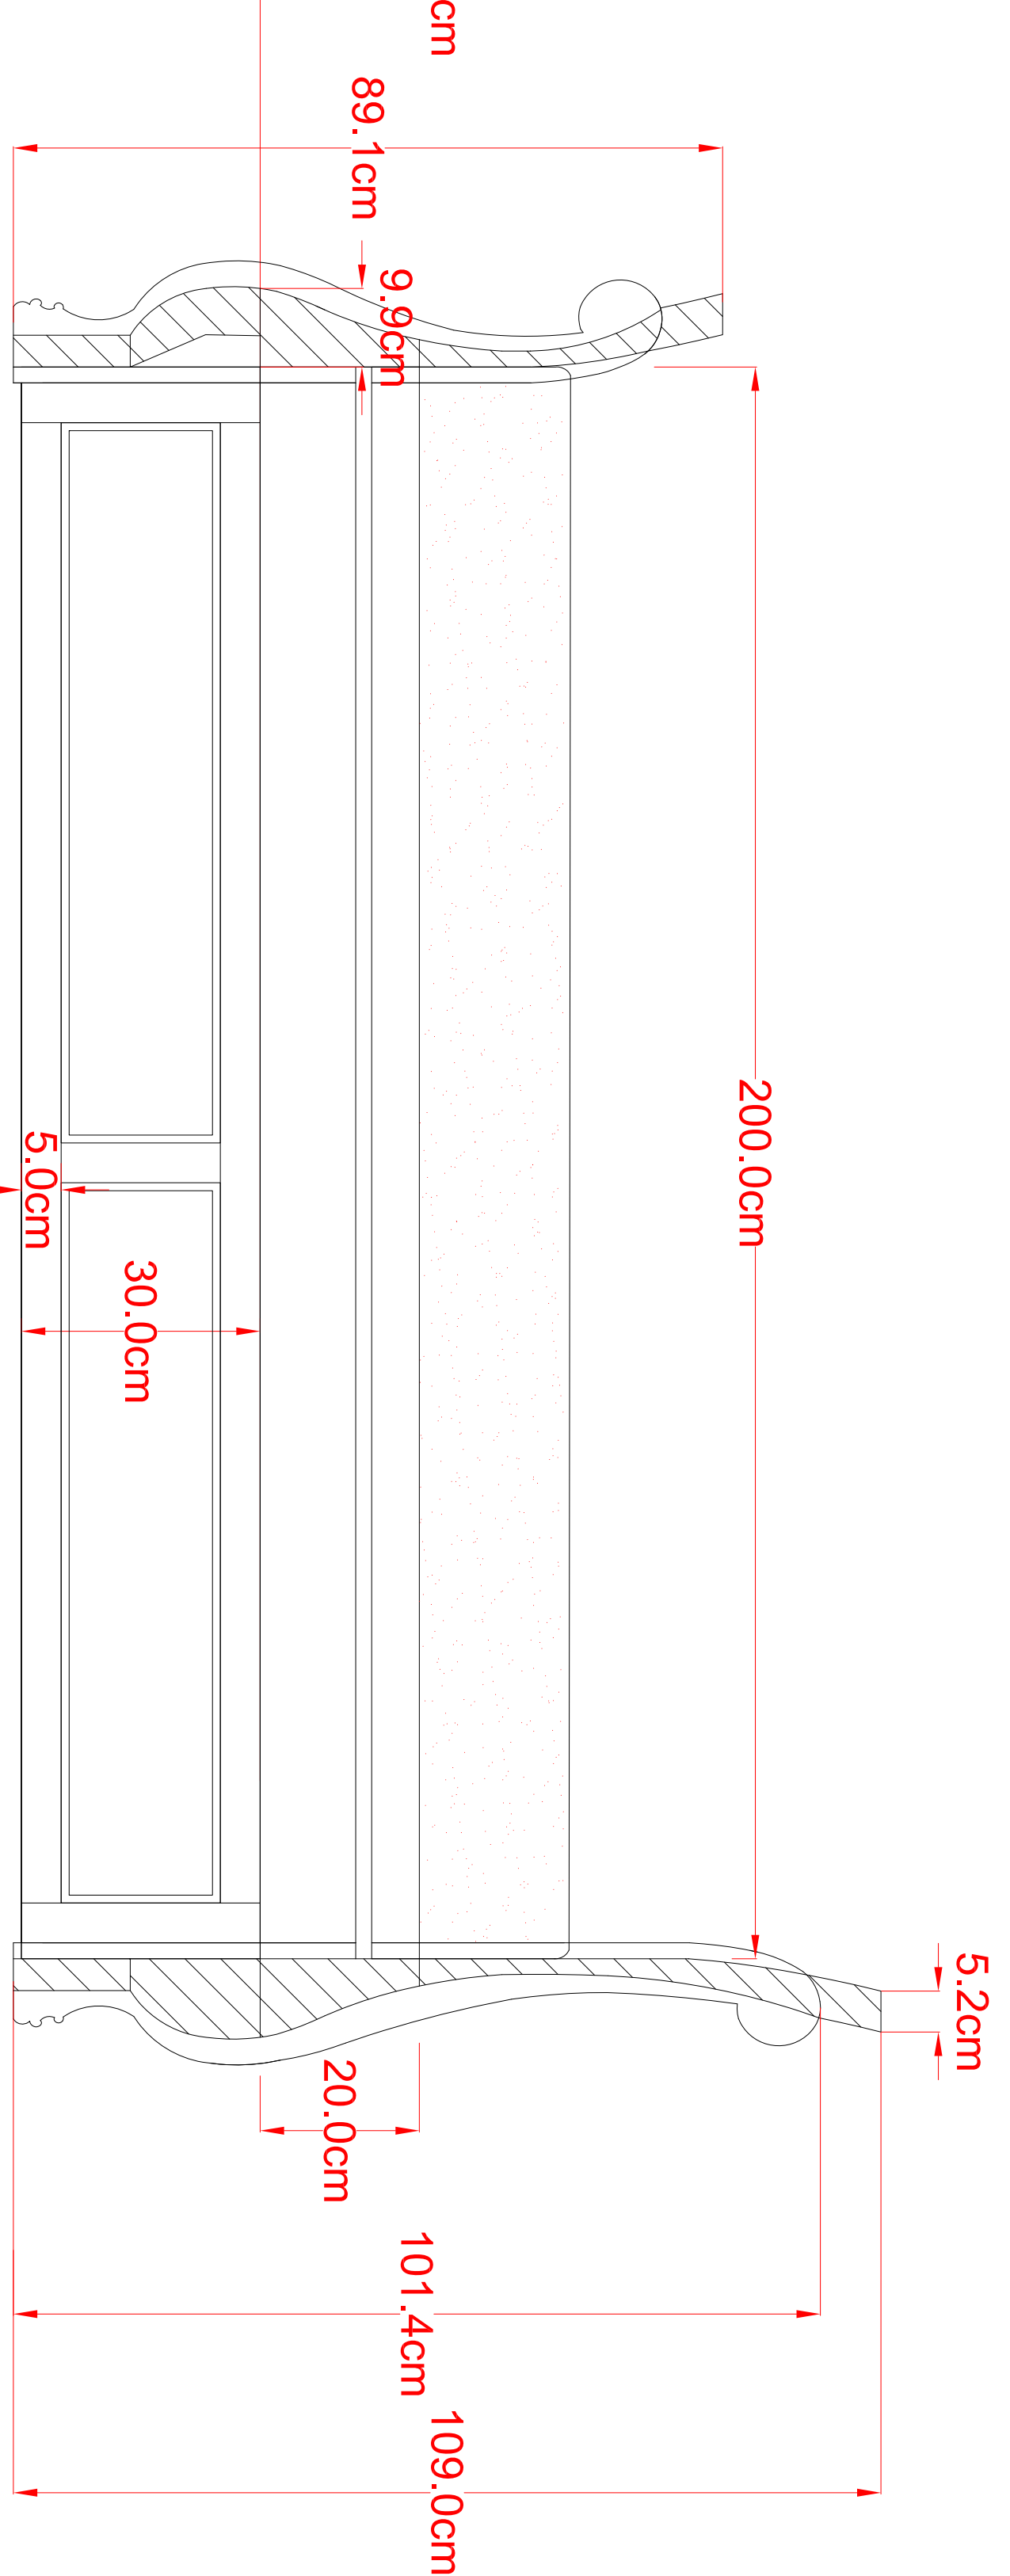

SON BED
COLOR BROWN
QTY 2 PCS