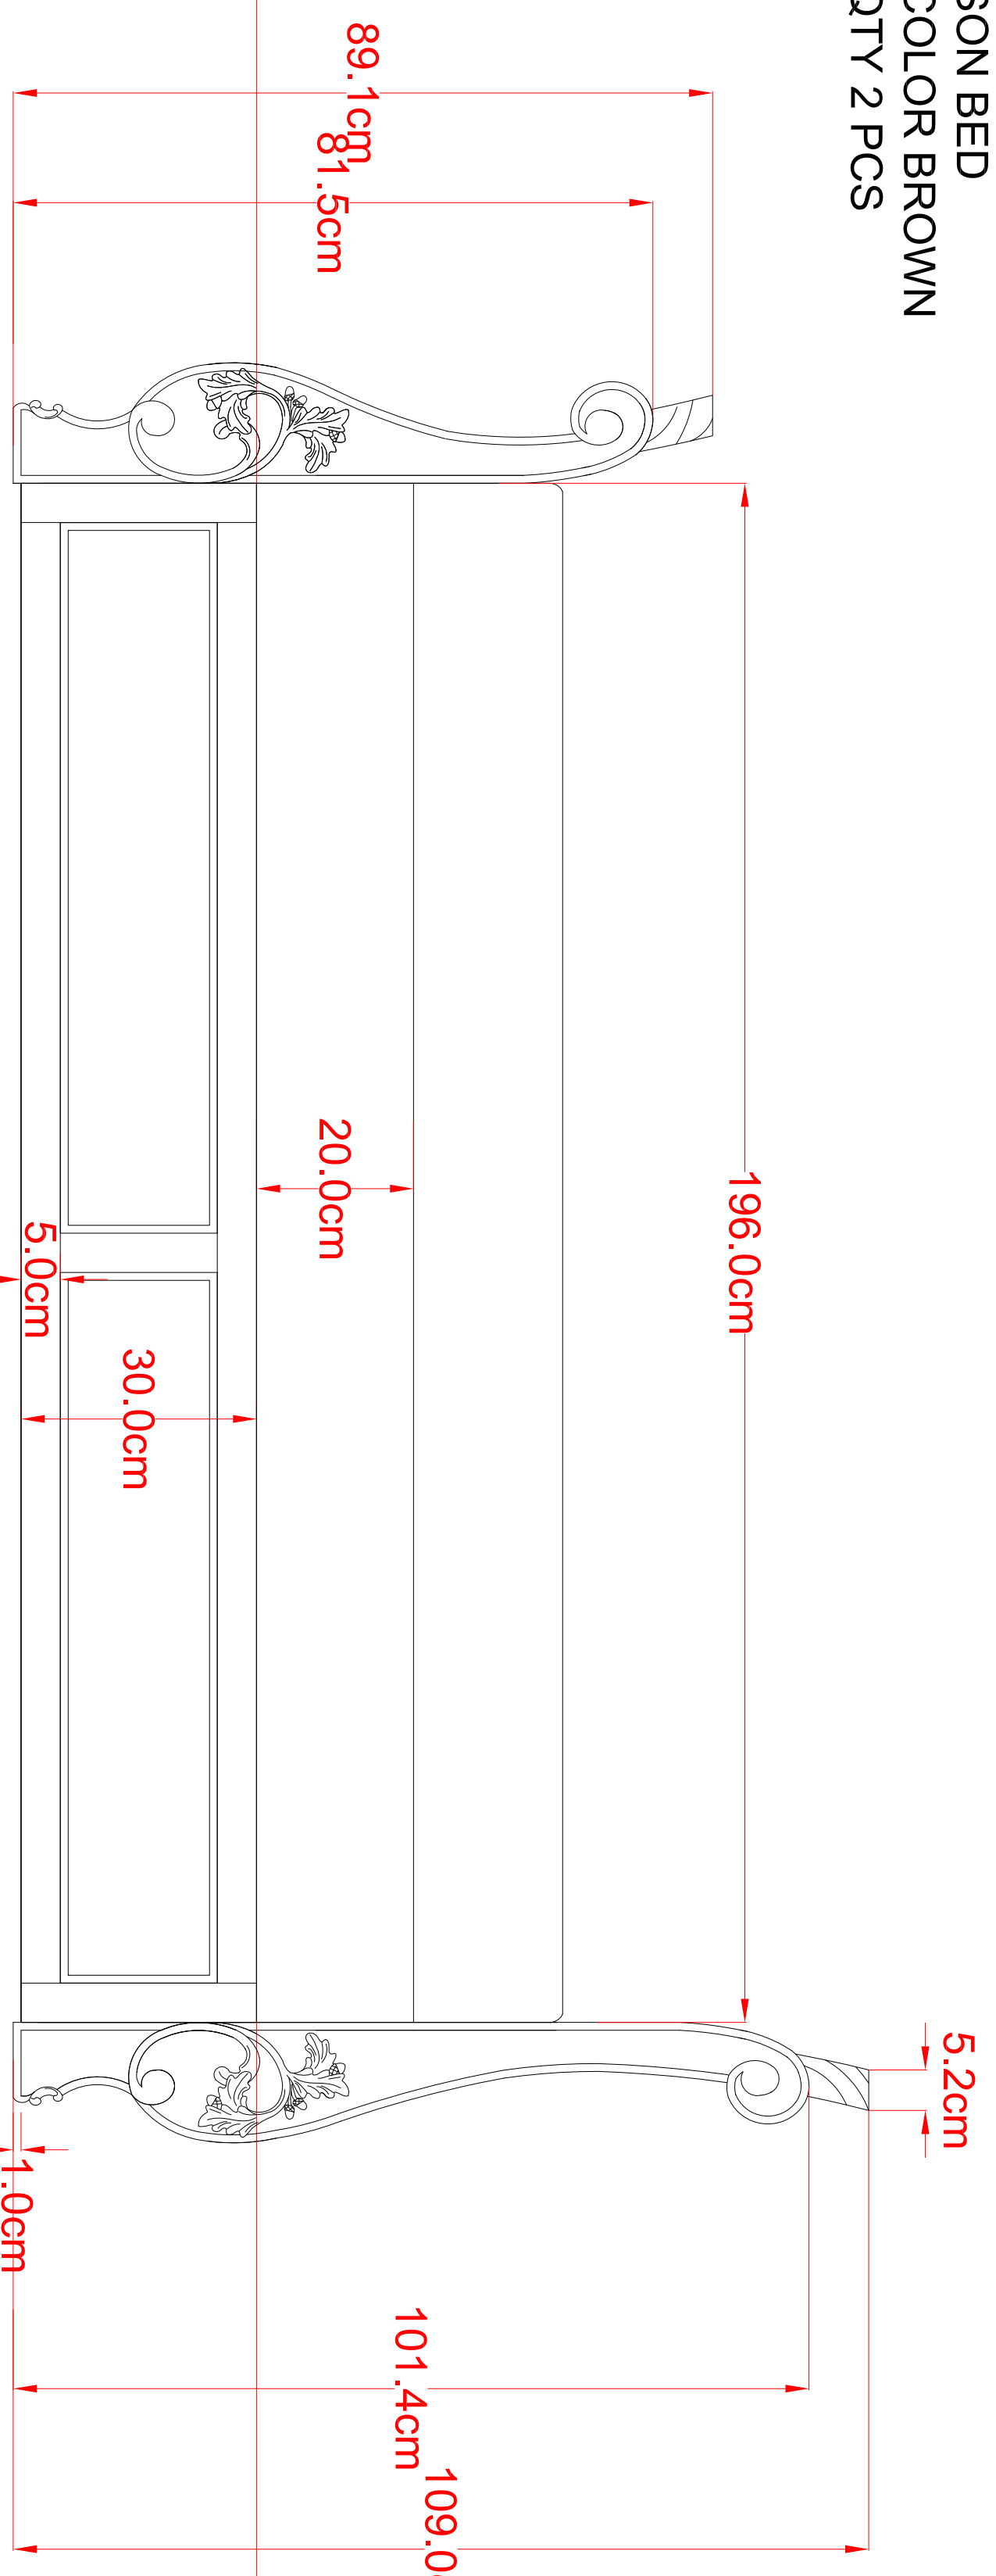

SON BED
COLOR BROWN
QTY 2 PCS