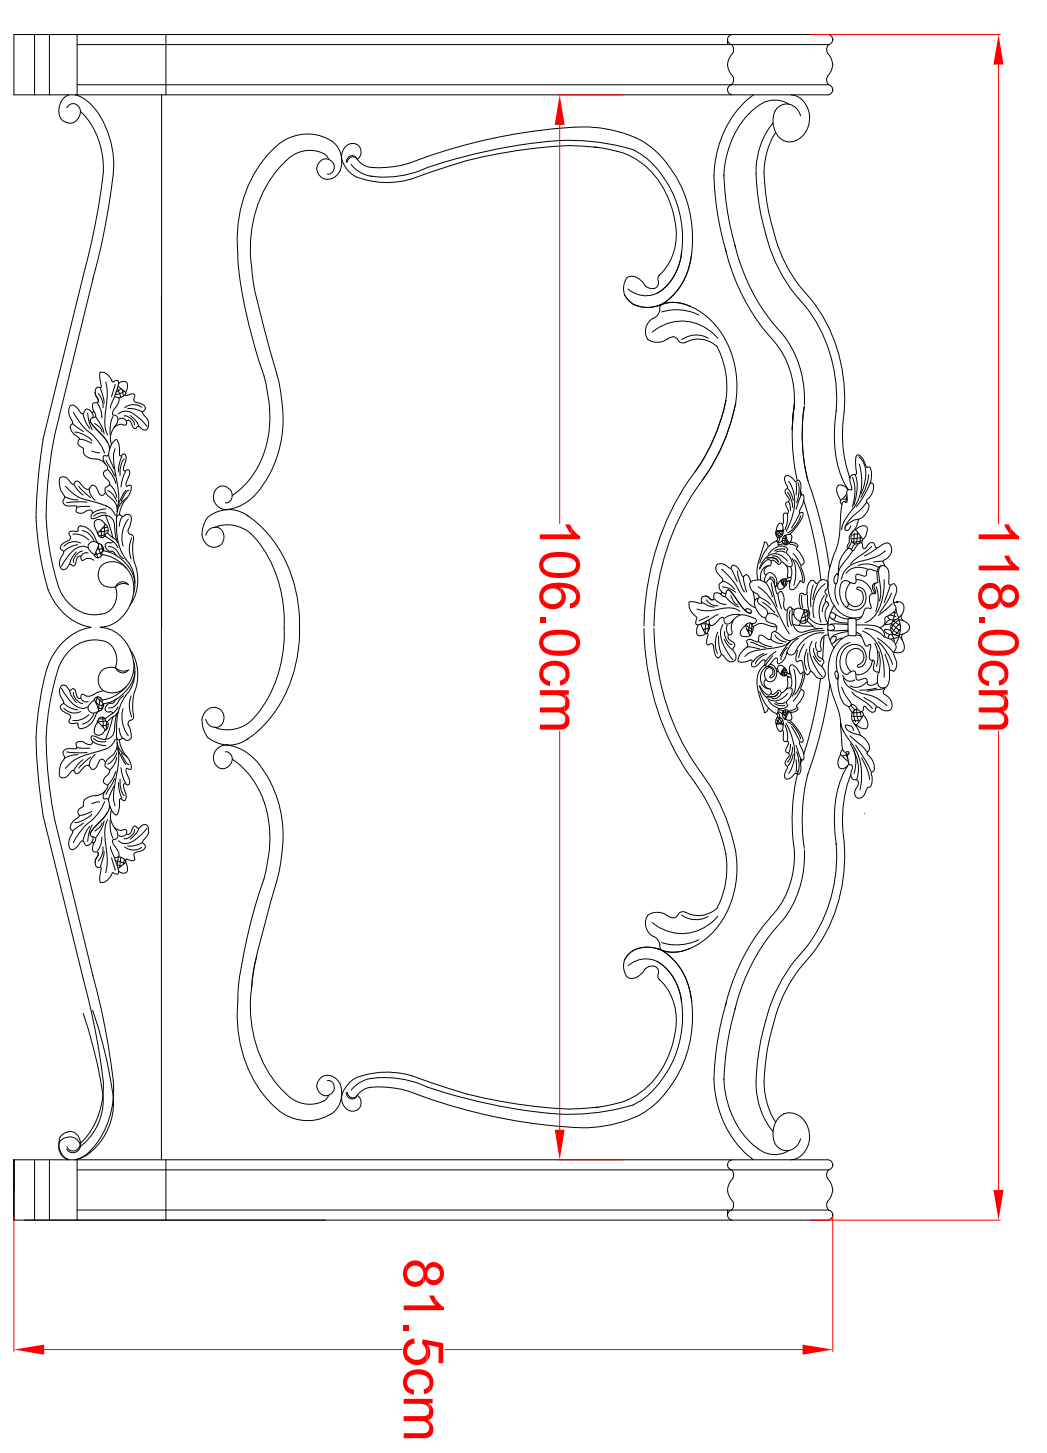

SON BED
COLOR BROWN
QTY 2 PCS