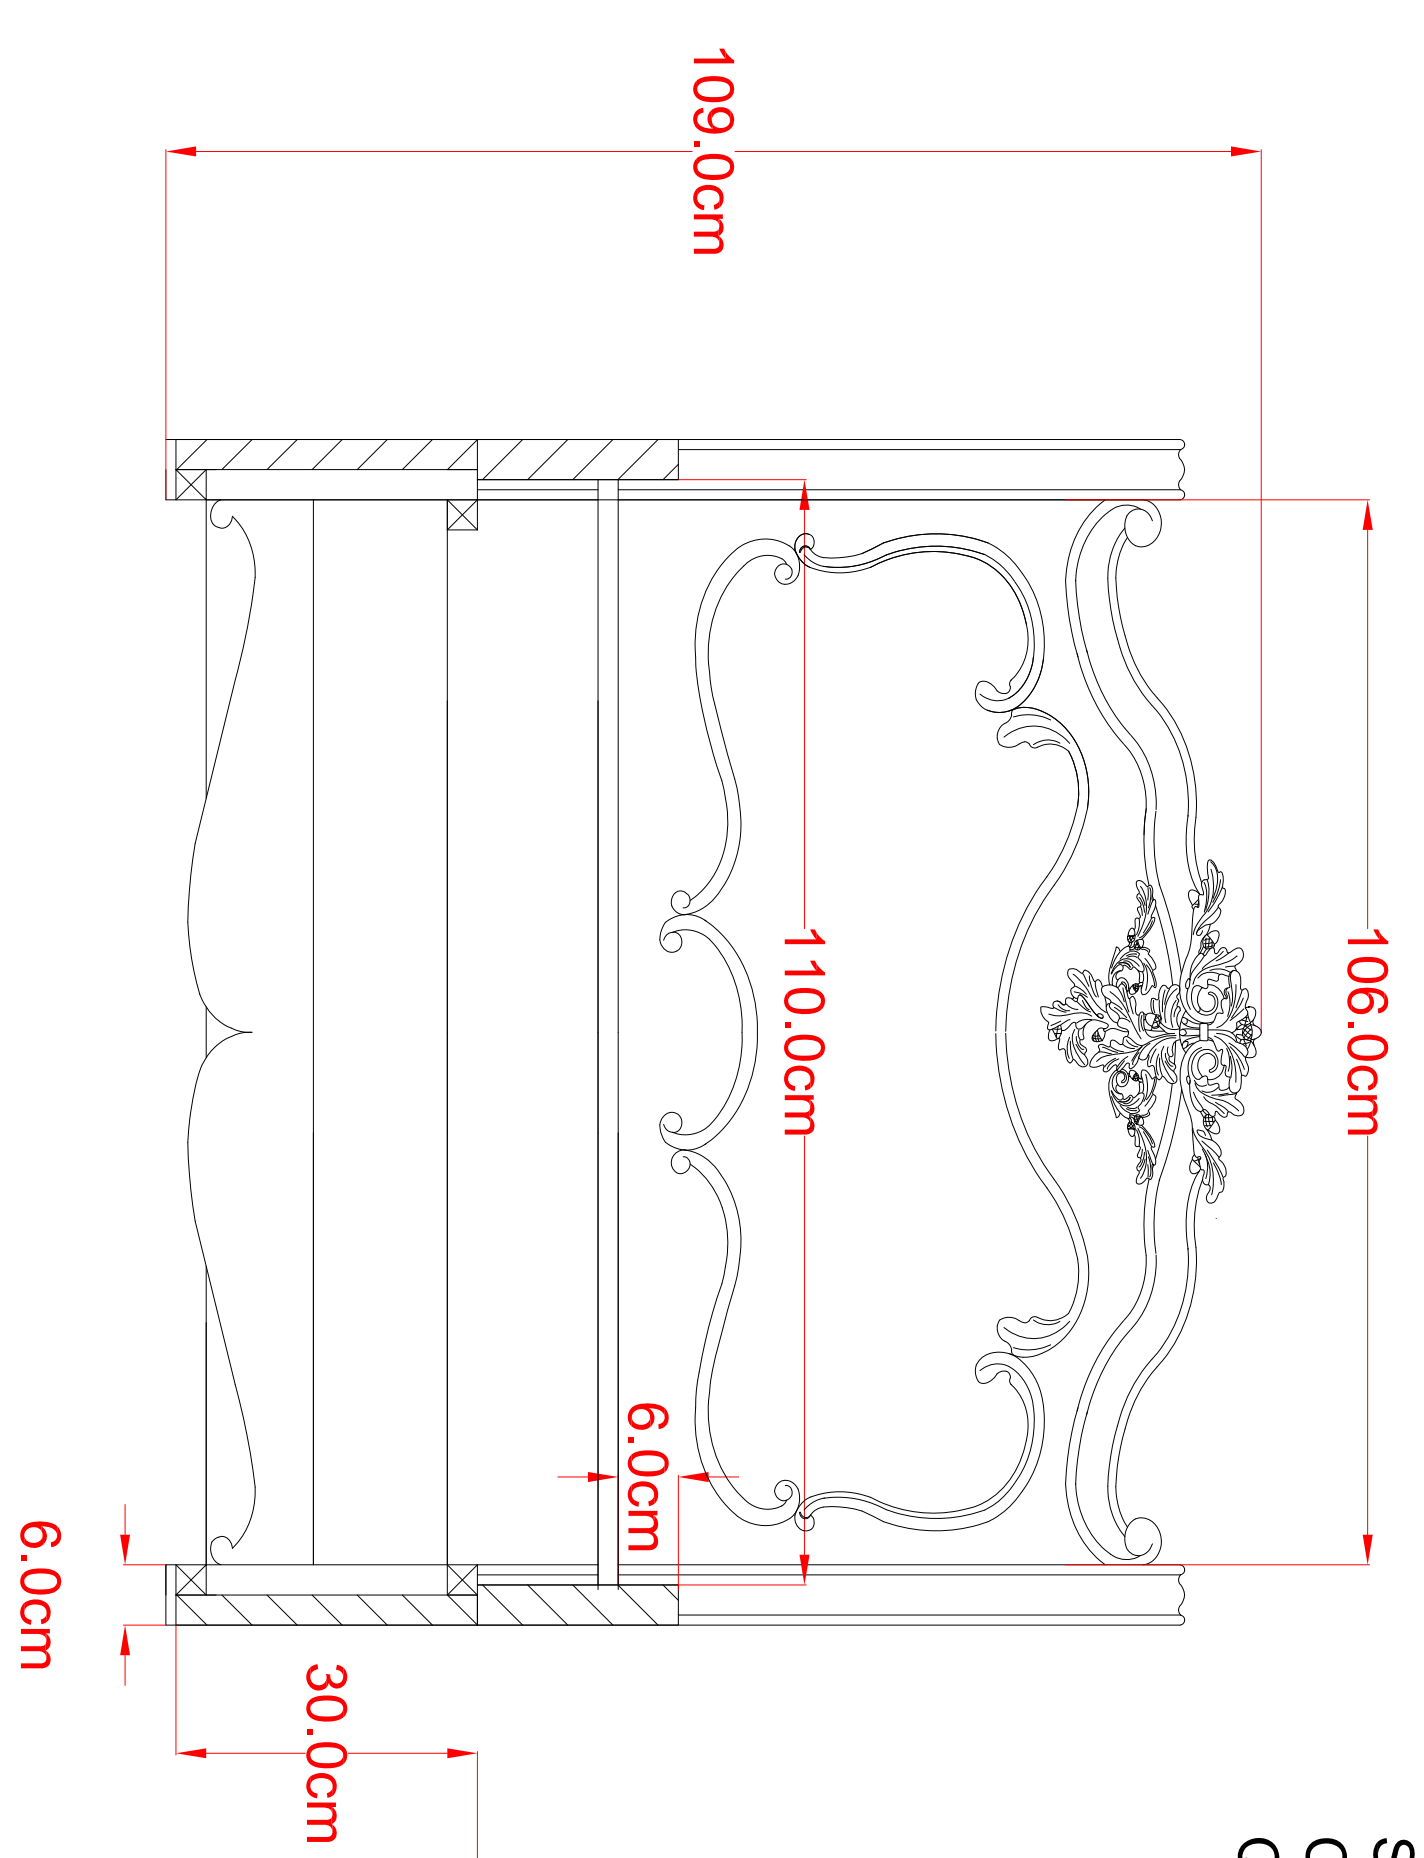

SON BED
COLOR BROWN
QTY 2 PCS